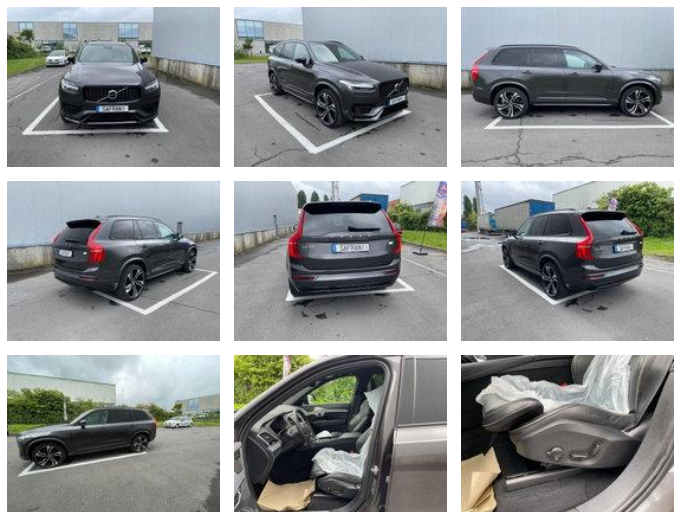

Volvo XC90

General characteristics

Brand	Volvo
Model	XC90
Subcategory	Suv
Meter reading	46.761km
Year of construction	2023
Colour	Gray
Condition	Used
Fuel	Petrol

Volvo XC90

Technical specifications

Number of axes	2
Axis configuration	4x4
Transmission	Automatic

Description

= Additional options and accessories = - 360 camera - ABD - Adjustable seats - AEBS - Airbag - AutoHold - Autoradio - Battery Monitoring System - Blind spot monitoring - CD-changer - Door closer - Door opening sensor - Drive mode select - Driver monitoring system - EBV/EBD - Electrically adjustable steering wheel - Electrically operated mirrors - Electrohydraulic power steering - Electronic dashboard - Forward collision avoidance system - Front camera - Front seats electric adjustment - Fuel economy system - GPS navigation - Heated front seats - Heated steering wheel - Hill descent control system - Intelligent speed assist - Intercooler - Keyless entry system - Lane change support - Matrix headlights - Mirror heater - Mp-3 - Multifunction steering wheel - Parking sensor - Particulate filter - Portable radio set - Power windows front and rear - Seat heater - Seat position memory - Seat ventilation - Speed-limiting device - Start-stop system - Steering wheel adjustable by height and reach - Steering wheel adjustment - Steering wheel position memory - Sunroof - Tire pressure monitoring system - Traffic sign recognition - Ventilated front seats - Windshield heating - Wireless phone charger = More information = Drivetrain Make of engine: Volvo History Number of owners: 2 Other information Interior colour: black Armored: Yes Emission class: EEV Electric trunk drive: Yes Interior intrusion sensor: Yes Night vision: Yes Emission standard: Euro7 Door count: 4/5